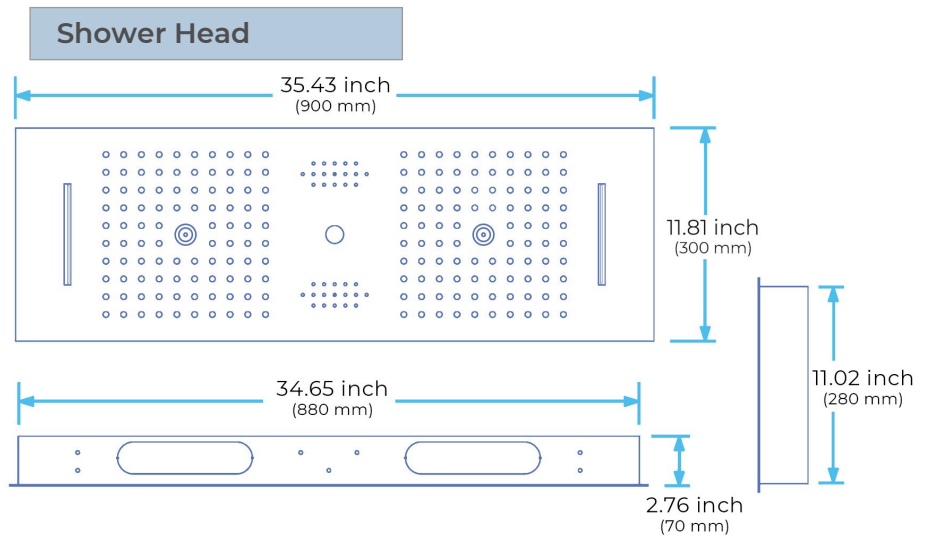

BRUSHED GOLD TOUCH PANEL CONTROLLED THERMOSTATIC LED RECESSED CEILING MOUNT RAINFALL WATER COLUMN MIST SHOWER SYSTEM WITH HAND SHOWER AND 3 JETTED BODY SPRAYS SPECIFICATIONS

Shower Panel /Hose Material: 304 Stainless Steel
 Shower Head Size: 900*300 mm
 Showerheads Install: Embedded Ceiling Mounted
 Concealed Mixer Install: Wall-Mounted
 LED Shower Head Functions: Rainfall, Waterfall, Mist, Water Column
 Water Pressure: 0.3 MPA
 Water Flow: 16L/min~28L/min
 Shower Accessories Material: Brass
 LED Light: Need to Connect Power
 LED Light Color: 64 Color
 Shower Hose Length: 1.5M
 AC: 100-265V 50/60Hz
 Music: Need Bluetooth

Product shown is only for installation display purpose

Touch Panel Control

All dimensions and specifications are nominal and may vary. Use actual products for accuracy in critical situations.

Shower Mixer

Product shown is only for installation display purpose

Hand Shower

Shower Mixer Connections

Unit: mm

Body Jet

FEATURES

- Material: Brass
- Base Plate Height: 5-1/8"
- Base Plate Width: 5-1/8"
- Jet Surface Area: 3-1/8"
- Surface Depth: 1/4"
- Adjustment Angle: 5°
- Male NPT Connection: 1/2"
- Maximum Flow Rate: 2.5 GPM (9.5L/min) max @ 80 psi