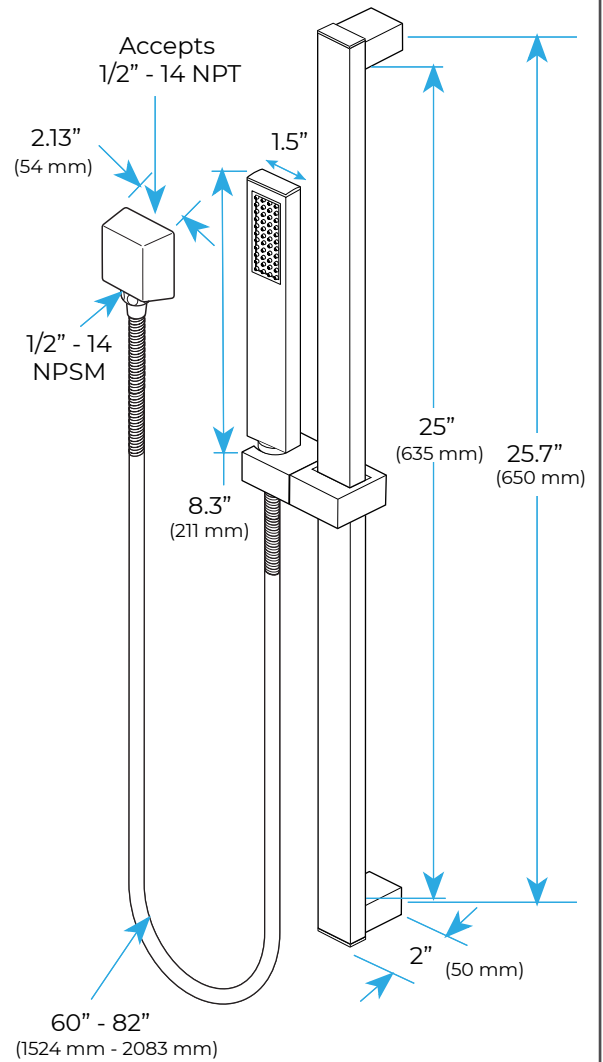

BRUSHED GOLD TOUCH PANEL CONTROLLED THERMOSTATIC LED RECESSED CEILING MOUNT RAINFALL WATER COLUMN MIST SHOWER SYSTEM WITH HAND SHOWER AND 3 JETTED BODY SPRAYS SPECIFICATIONS

Shower Panel /Hose Material: 304 Stainless Steel
 Shower Head Size: 900*300 mm
 Showerheads Install: Embedded Ceiling Mounted
 Concealed Mixer Install: Wall-Mounted
 LED Shower Head Functions: Rainfall, Waterfall, Mist, Water Column
 Water Pressure: 0.3 MPA
 Water Flow: 16L/min~28L/min
 Shower Accessories Material: Brass
 LED Light: Need to Connect Power
 LED Light Color: 64 Color
 Shower Hose Length: 1.5M
 AC: 100-265V 50/60Hz
 Music: Need Bluetooth

Product shown is only for installation display purpose

Touch Panel Control

All dimensions and specifications are nominal and may vary. Use actual products for accuracy in critical situations.

Shower Mixer

Product shown is only for installation display purpose

Hand Shower

Shower Mixer Connections

Unit: mm

Body Jet

FEATURES

- Material: Brass
- Base Plate Height: 5-1/8"
- Base Plate Width: 5-1/8"
- Jet Surface Area: 3-1/8"
- Surface Depth: 1/4"
- Adjustment Angle: 5°
- Male NPT Connection: 1/2"
- Maximum Flow Rate: 2.5 GPM (9.5L/min) max @ 80 psi