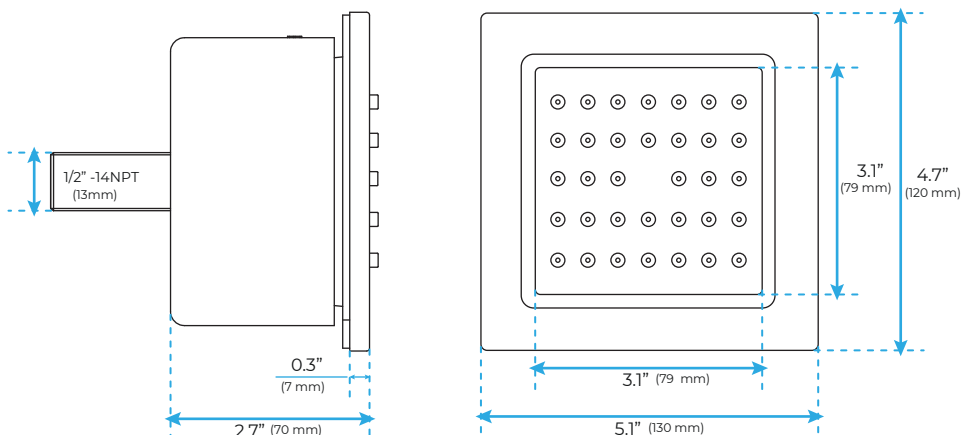

BRUSHED GOLD TOUCH PANEL CONTROLLED THERMOSTATIC LED RECESSED CEILING MOUNT RAINFALL WATER COLUMN MIST SHOWER SYSTEM WITH HAND SHOWER AND 3 JETTED BODY SPRAYS SPECIFICATIONS

Shower Panel /Hose Material: 304 Stainless Steel
 Shower Head Size: 900*300 mm
 Showerheads Install: Embedded Ceiling Mounted
 Concealed Mixer Install: Wall-Mounted
 LED Shower Head Functions: Rainfall, Waterfall, Mist, Water Column
 Water Pressure: 0.3 MPA
 Water Flow: 16L/min~28L/min
 Shower Accessories Material: Brass
 LED Light: Need to Connect Power
 LED Light Color: 64 Color
 Shower Hose Length: 1.5M
 AC: 100-265V 50/60Hz
 Music: Need Bluetooth

Product shown is only for installation display purpose

Touch Panel Control

All dimensions and specifications are nominal and may vary. Use actual products for accuracy in critical situations.

Shower Mixer

Product shown is only for installation display purpose

Hand Shower

Shower Mixer Connections

Unit: mm

Body Jet

FEATURES

- Material: Brass
- Base Plate Height: 5-1/8"
- Base Plate Width: 5-1/8"
- Jet Surface Area: 3-1/8"
- Surface Depth: 1/4"
- Adjustment Angle: 5°
- Male NPT Connection: 1/2"
- Maximum Flow Rate: 2.5 GPM (9.5L/min) max @ 80 psi