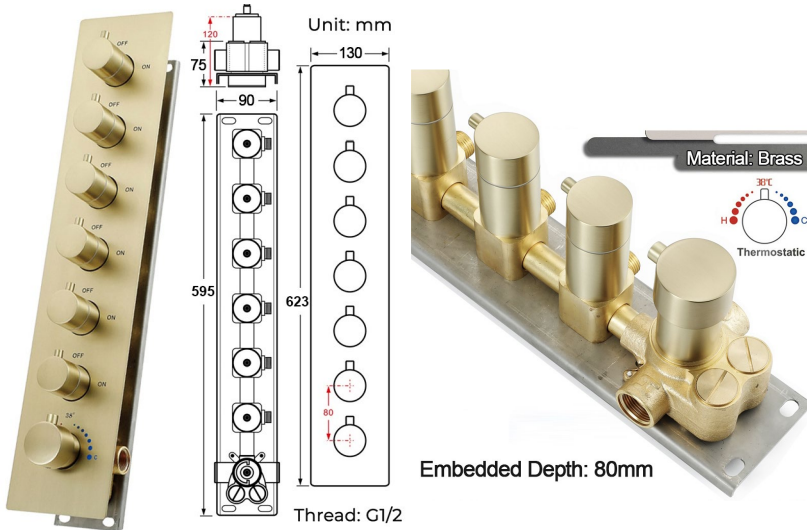

BRUSHED GOLD TOUCH PANEL CONTROLLED THERMOSTATIC LED RECESSED CEILING MOUNT RAINFALL WATER COLUMN MIST SHOWER SYSTEM WITH HAND SHOWER AND 3 JETTED BODY SPRAYS SPECIFICATIONS

Shower Panel /Hose Material: 304 Stainless Steel
 Shower Head Size: 900*300 mm
 Showerheads Install: Embedded Ceiling Mounted
 Concealed Mixer Install: Wall-Mounted
 LED Shower Head Functions: Rainfall, Waterfall, Mist, Water Column
 Water Pressure: 0.3 MPA
 Water Flow: 16L/min~28L/min
 Shower Accessories Material: Brass
 LED Light: Need to Connect Power
 LED Light Color: 64 Color
 Shower Hose Length: 1.5M
 AC: 100-265V 50/60Hz
 Music: Need Bluetooth

Product shown is only for installation display purpose

Touch Panel Control

All dimensions and specifications are nominal and may vary. Use actual products for accuracy in critical situations.

Shower Mixer

Product shown is only for installation display purpose

Hand Shower

Shower Mixer Connections

Unit: mm

Body Jet

FEATURES

- Material: Brass
- Base Plate Height: 5-1/8"
- Base Plate Width: 5-1/8"
- Jet Surface Area: 3-1/8"
- Surface Depth: 1/4"
- Adjustment Angle: 5°
- Male NPT Connection: 1/2"
- Maximum Flow Rate: 2.5 GPM (9.5L/min) max @ 80 psi