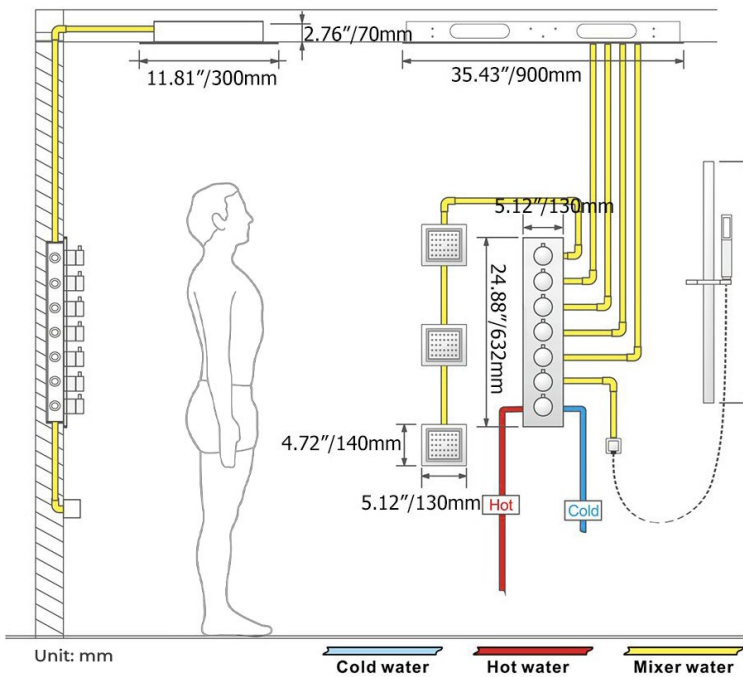

BRUSHED GOLD TOUCH PANEL CONTROLLED THERMOSTATIC LED RECESSED CEILING MOUNT RAINFALL WATER COLUMN MIST SHOWER SYSTEM WITH HAND SHOWER AND 3 JETTED BODY SPRAYS SPECIFICATIONS

Shower Panel /Hose Material: 304 Stainless Steel
 Shower Head Size: 900*300 mm
 Showerheads Install: Embedded Ceiling Mounted
 Concealed Mixer Install: Wall-Mounted
 LED Shower Head Functions: Rainfall, Waterfall, Mist, Water Column
 Water Pressure: 0.3 MPA
 Water Flow: 16L/min~28L/min
 Shower Accessories Material: Brass
 LED Light: Need to Connect Power
 LED Light Color: 64 Color
 Shower Hose Length: 1.5M
 AC: 100-265V 50/60Hz
 Music: Need Bluetooth

Product shown is only for installation display purpose

Touch Panel Control

All dimensions and specifications are nominal and may vary. Use actual products for accuracy in critical situations.

Shower Mixer

Product shown is only for installation display purpose

Hand Shower

Shower Mixer Connections

Unit: mm

Body Jet

FEATURES

- Material: Brass
- Base Plate Height: 5-1/8"
- Base Plate Width: 5-1/8"
- Jet Surface Area: 3-1/8"
- Surface Depth: 1/4"
- Adjustment Angle: 5°
- Male NPT Connection: 1/2"
- Maximum Flow Rate: 2.5 GPM (9.5L/min) max @ 80 psi