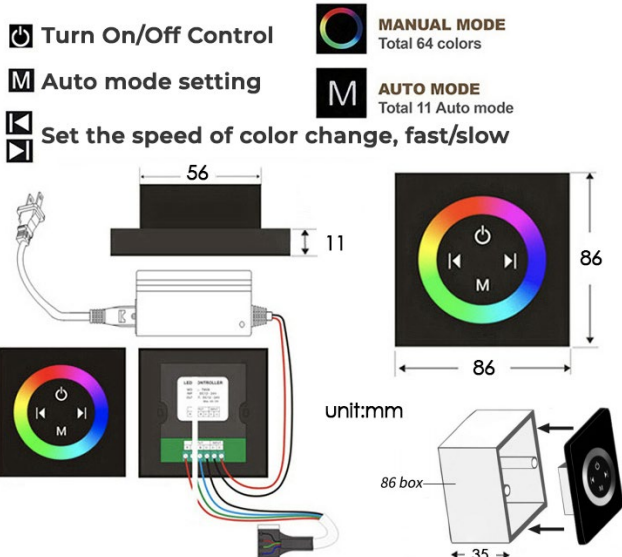

BRUSHED GOLD TOUCH PANEL CONTROLLED THERMOSTATIC LED RECESSED CEILING MOUNT RAINFALL WATER COLUMN MIST SHOWER SYSTEM WITH HAND SHOWER AND 3 JETTED BODY SPRAYS SPECIFICATIONS

Shower Panel /Hose Material: 304 Stainless Steel
 Shower Head Size: 900*300 mm
 Showerheads Install: Embedded Ceiling Mounted
 Concealed Mixer Install: Wall-Mounted
 LED Shower Head Functions: Rainfall, Waterfall, Mist, Water Column
 Water Pressure: 0.3 MPA
 Water Flow: 16L/min~28L/min
 Shower Accessories Material: Brass
 LED Light: Need to Connect Power
 LED Light Color: 64 Color
 Shower Hose Length: 1.5M
 AC: 100-265V 50/60Hz
 Music: Need Bluetooth

Product shown is only for installation display purpose

Touch Panel Control

All dimensions and specifications are nominal and may vary. Use actual products for accuracy in critical situations.

Shower Mixer

Product shown is only for installation display purpose

Hand Shower

Shower Mixer Connections

Unit: mm

Body Jet

FEATURES

- Material: Brass
- Base Plate Height: 5-1/8"
- Base Plate Width: 5-1/8"
- Jet Surface Area: 3-1/8"
- Surface Depth: 1/4"
- Adjustment Angle: 5°
- Male NPT Connection: 1/2"
- Maximum Flow Rate: 2.5 GPM (9.5L/min) max @ 80 psi