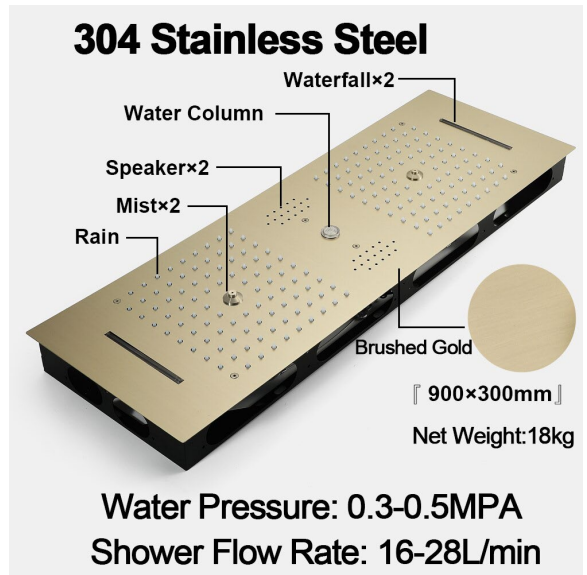

BRUSHED GOLD TOUCH PANEL CONTROLLED THERMOSTATIC LED RECESSED CEILING MOUNT RAINFALL WATER COLUMN MIST SHOWER SYSTEM WITH HAND SHOWER AND 3 JETTED BODY SPRAYS SPECIFICATIONS

Shower Panel /Hose Material: 304 Stainless Steel
 Shower Head Size: 900*300 mm
 Showerheads Install: Embedded Ceiling Mounted
 Concealed Mixer Install: Wall-Mounted
 LED Shower Head Functions: Rainfall, Waterfall, Mist, Water Column
 Water Pressure: 0.3 MPA
 Water Flow: 16L/min~28L/min
 Shower Accessories Material: Brass
 LED Light: Need to Connect Power
 LED Light Color: 64 Color
 Shower Hose Length: 1.5M
 AC: 100-265V 50/60Hz
 Music: Need Bluetooth

Product shown is only for installation display purpose

Touch Panel Control

All dimensions and specifications are nominal and may vary. Use actual products for accuracy in critical situations.

Shower Mixer

Product shown is only for installation display purpose

Hand Shower

Shower Mixer Connections

Unit: mm

Body Jet

FEATURES

- Material: Brass
- Base Plate Height: 5-1/8"
- Base Plate Width: 5-1/8"
- Jet Surface Area: 3-1/8"
- Surface Depth: 1/4"
- Adjustment Angle: 5°
- Male NPT Connection: 1/2"
- Maximum Flow Rate: 2.5 GPM (9.5L/min) max @ 80 psi